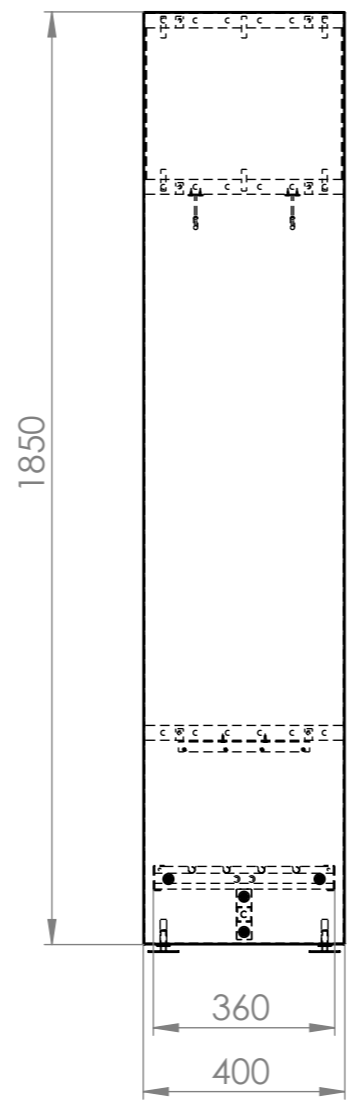

H

					Customer Mallitilat
			Description Seinänaulakko lokerikolla 120 cm		
Designed By			Date		Document Number
Approved By			Date		SL1
Mass			Dimensions (mm)		Color
Dimensions (mm)			Scale 1:15		Sheet 1 / 1
					Size A3
					Rev

TUKEVA KIINNITYS LATTIAAN!

					Customer Mallilat
			Description Massive naulakko 177x40x185		
Designed By Approved By			Description 2 (104500)		Document Number SL2
Date 10.5.2023 10.5.2023			Material Mass 157.81 kg		Color Scale 1:15
Dimensions (mm)			Sheet 1 / 1		Size A3 Rev

					Customer Mallilat
			Description Otto KLT L100, H185 lokeroakaapilla		
Designed By			Date		Document Number
Approved By			Date		SL3
Mass			Dimensions (mm)		Color
Dimensions (mm)			Scale 1:15		Sheet 1 / 1
					Size A3
					Rev

Revision	Description	Designer	Date
----------	-------------	----------	------

				Customer Lokerikot kaapit	
				Description Säilytysmoduuli ovella ja istuinkannella 80x60x49	
		Description 2 (103961)		Document Number SL4	
	Name	Date	Material	Size A3	
Designed By		10.5.2023		Rev	
Approved By		10.5.2023	Mass 56.31 kg	Color	
Revision		Description		Designer	
		Date		Date	
		Dimensions (mm)		Scale 1:7	
				Sheet 1 / 1	