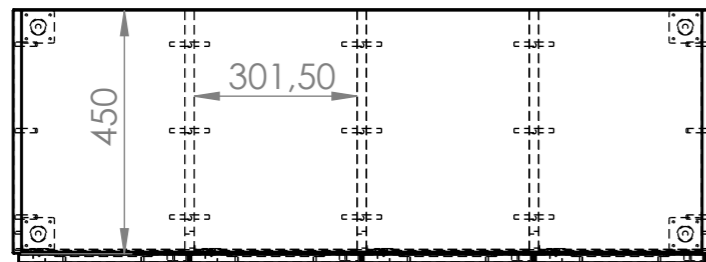

Lokerikko kiinnitettävä tukevasti seinään!

					Customer Mallitilat
			Description Lokerikko 4x5 130x47x176 neliöikkunoilla		
Designed By			Date 4.4.2023		Description 2 (104401)
Approved By			Material		
Revision			Mass 155.97 kg		Document Number NP7
Description			Dimensions (mm)		Color
Designer			Date		Scale 1:14
Date			Sheet 1 / 1		Size A3
Date			Sheet 1 / 1		Rev