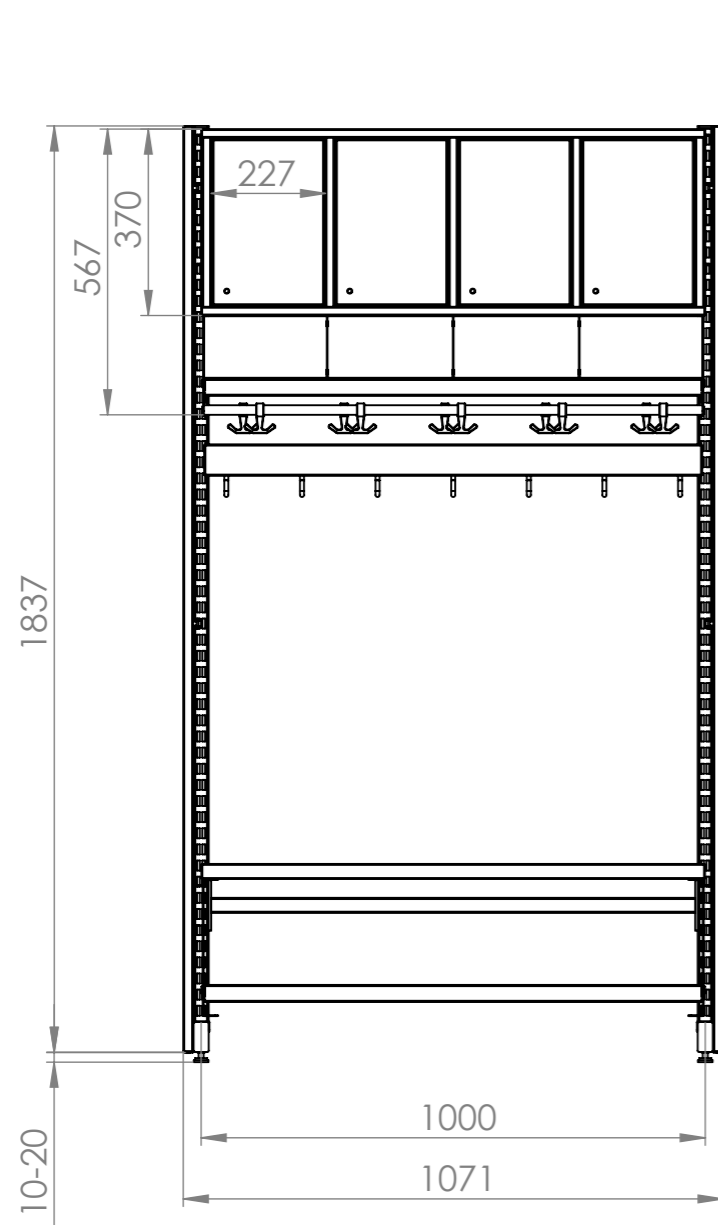

Customer Mallilat
			Description Otto KLT L100, H185 lokeroakaapilla		
Designed By			Date		Document Number
Approved By			Date		SL3
Mass			Dimensions (mm)		Color
Dimensions (mm)			Scale 1:15		Sheet 1 / 1
					Size A3
					Rev

Revision	Description	Designer	Date