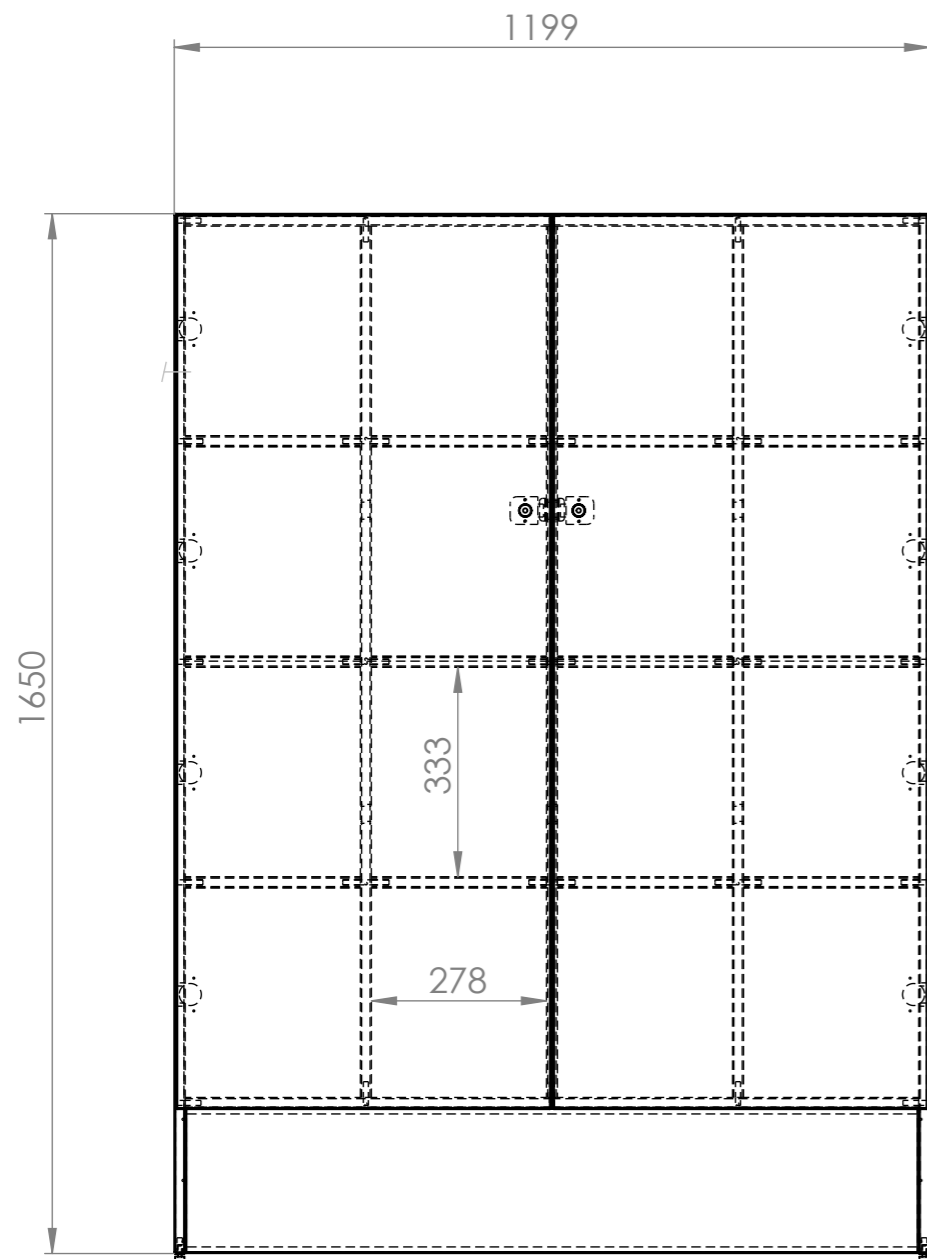

H

					Customer Mallitilat
			Description Seinänaulakko lokerikolla 120 cm		
Designed By			Date		Document Number
Approved By			Date		SL1
Mass			Dimensions (mm)		Color
Dimensions (mm)			Scale 1:15		Sheet 1 / 1
					Size A3
					Rev

TUKEVA KIINNITYS LATTIAAN!

					Customer Mallilat
			Description Massive naulakko 177x40x185		
Designed By Approved By			Description 2 (104500)		Document Number SL2
Date 10.5.2023 10.5.2023			Material Mass 157.81 kg		Color Scale 1:15
Dimensions (mm)			Sheet 1 / 1		Size A3 Rev

					Customer Mallilat
			Description Otto KLT L100, H185 lokeroakaapilla		
Designed By			Date		Document Number
Approved By			Date		SL3
Mass			Dimensions (mm)		Color
Dimensions (mm)			Scale 1:15		Sheet 1 / 1
					Size A3
					Rev

					Customer Mallilat
			Description Luistinlokerikko ovilla 120x40x165		
			Description 2 (104297)		Document Number SL5
Designed By	Name	Date	Material	Mass	Color
Approved By		10.5.2023		143.51 kg	
			Dimensions (mm)	Scale 1:12	Sheet 1 / 1
					Size A3
					Rev