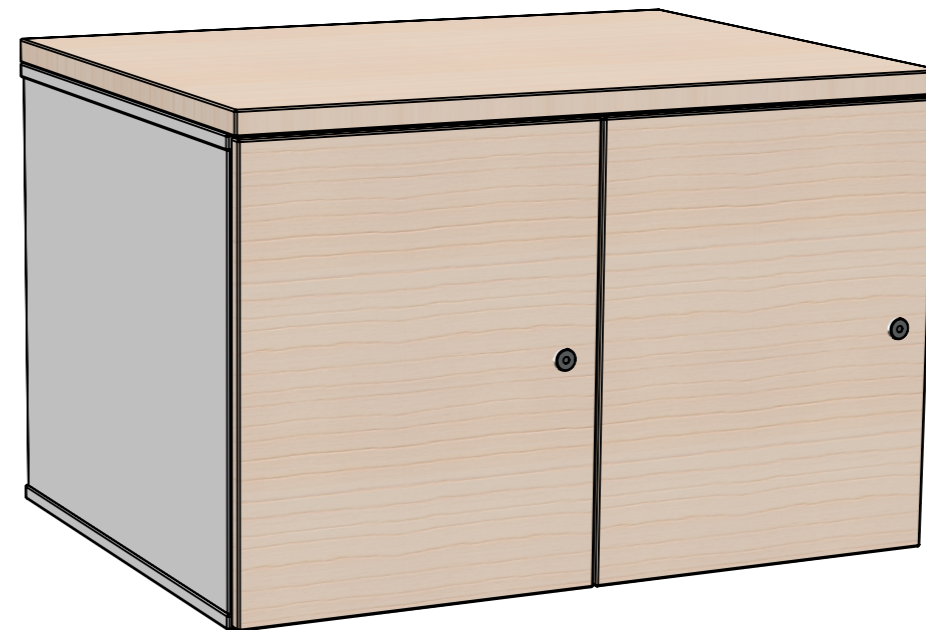

Customer Lokerikot kaapit	
				Description Säilytysmoduuli ovella ja istuinkannella 80x60x49	
		Description 2 (103961)		Document Number SL4	
	Name	Date	Material	Size A3	
Designed By		10.5.2023		Rev	
Approved By		10.5.2023	Mass 56.31 kg	Color	
Revision		Description		Designer	
		Date		Date	
		Dimensions (mm)		Scale 1:7	
				Sheet 1 / 1	

This document must not be copied without our written permission, and the contents thereof must not be imparted to a third party nor be used for any unauthorized purpose. Contravention will be prosecuted.