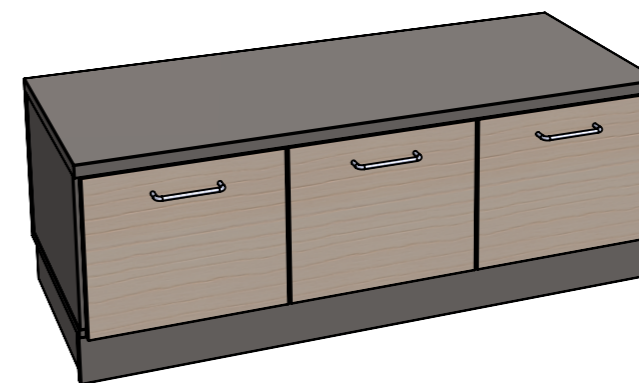

H

					Customer Mallitilat
			Description Seinänaulakko lokerikolla 120 cm		
Designed By			Date		Document Number
Approved By			Date		SL1
Mass			Dimensions (mm)		Color
Dimensions (mm)			Scale 1:15		Sheet 1 / 1
					Size A3
					Rev

Revision	Description	Designer	Date

This document must not be copied without our written permission, and the contents thereof must not be imparted to a third party nor be used for any unauthorized purpose. Contravention will be prosecuted.