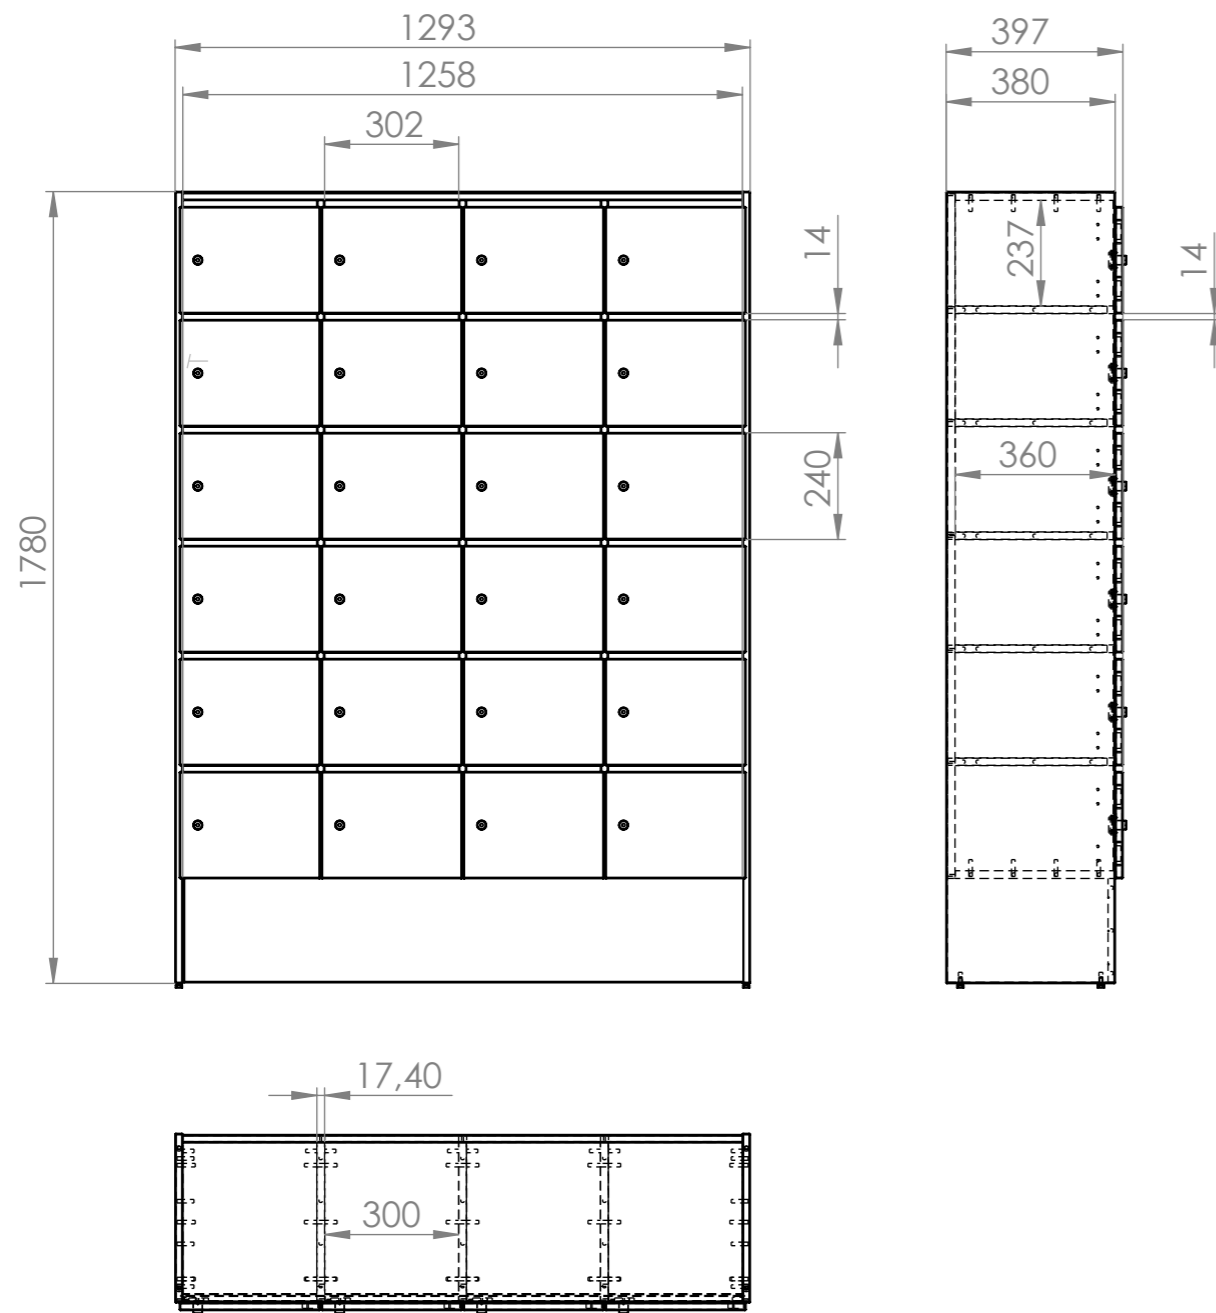

H

					Customer Mallitilat
			Description Seinänaulakko lokerikolla 120 cm		
Designed By			Date		Document Number
Approved By			Date		SL1
Mass			Dimensions (mm)		Color
Dimensions (mm)			Scale 1:15		Sheet 1 / 1
					Size A3
					Rev

					Customer Mallilat
			Description Luistinlokerikko ovilla 120x40x165		
			Description 2 (104297)		Document Number SL5
Designed By	Name	Date	Material	Mass	Color
Approved By		10.5.2023		143.51 kg	
			Dimensions (mm)	Scale 1:12	Sheet 1 / 1
					Size A3
					Rev

Lokerikko kiinnitettävä tukevasti seinään!

					Customer Mallilat
			Description Lokerikko 4x5 130x47x176		
Designed By Approved By			Date 10.5.2023 10.5.2023		Description 2 (104402)
Mass 162.12 kg Dimensions (mm)			Document Number NP9		Size A3
Scale 1:14			Sheet 1 / 1		

					Customer Mallilat
			Description Lokerikko postitusaukoilla 130x40x178		
Designed By 			Date 10.5.2023		Description 2 (104162)
Approved By 			Date 10.5.2023		
Mass 209.05 kg			Dimensions (mm)		Color
Scale 1:17			Sheet 1 / 1		Size A3