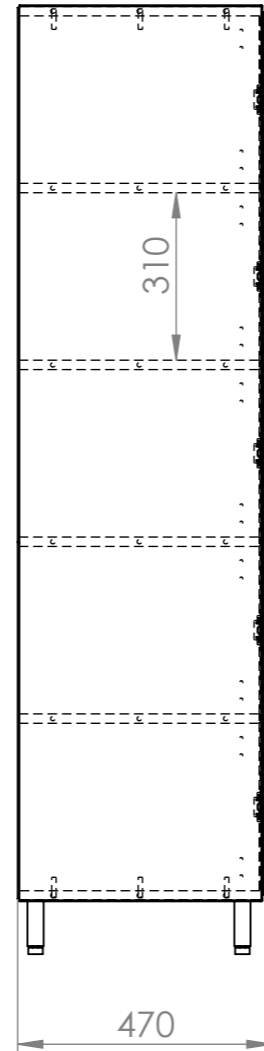

Lokerikko kiinnitettävä tukevasti seinään!

					Customer Mallitilat
			Description Lokerikko 4x5 130x47x176 neliöikkunoilla		
Designed By			Date 4.4.2023		Description 2 (104401)
Approved By			Material		
Revision			Mass 155.97 kg		Document Number NP7
Description			Dimensions (mm)		Color
Designer			Date		Scale 1:14
Date			Sheet 1 / 1		Size A3
Date			Sheet 1 / 1		Rev