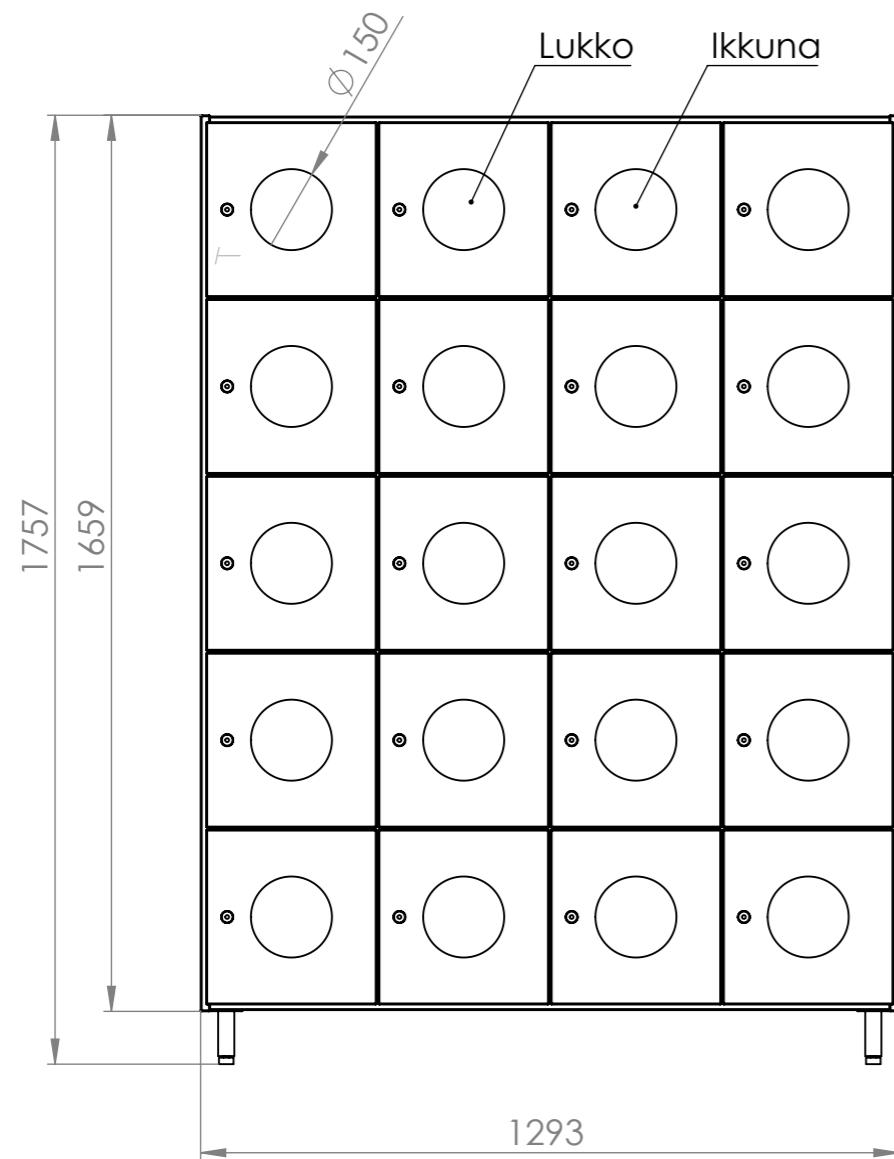

Lokerikko kiinnitettävä tukevasti seinään!

			Customer Mallitilat		Description Lokerikko 4x5 130x47x176 pyöreillä ikkunoilla
			Description 2 (104398)		
General Tolerance			Document Number NP8		Size A3
Designed By	Name	Date 10.5.2023	Material	Color	Rev
Approved By	Name	Date 10.5.2023	Mass 157.30 kg	Scale 1:14	Sheet 1 / 1
			Dimensions (mm)		

Revision	Description	Designer	Date

This document must not be copied without our written permission, and the contents thereof must not be imparted to a third party nor be used for any unauthorized purpose. Contravention will be prosecuted.