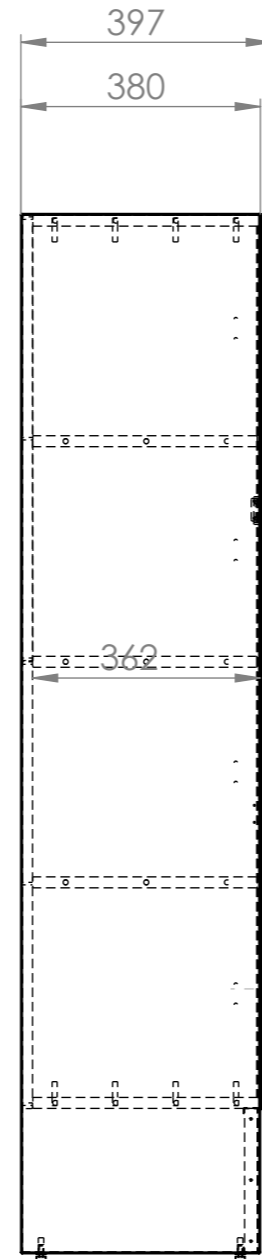

Customer Mallilat
			Description Luistinlokerikko ovilla 120x40x165		
			Description 2 (104297)		Document Number SL5
Designed By	Name	Date	Material	Mass	Color
Approved By		10.5.2023		143.51 kg	
			Dimensions (mm)	Scale 1:12	Sheet 1 / 1
					Size A3
					Rev

Revision	Description	Designer	Date