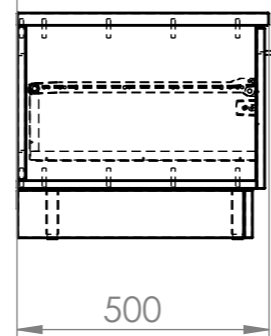

NP9

NP10

General Tolerance

Customer
Mallilat
Description
Lokerikko- ja säilytyskalustemoduulit
Description 2

Designed By		Date	10.5.2023	Material		Document Number	104570	Size	A3
Approved By		Date	15.5.2023	Mass	0.00 kg	Color		Rev	
				Dimensions (mm)		Scale 1:100		Sheet 6 / 6	

H

					Customer Mallitilat
			Description Seinänaulakko lokerikolla 120 cm		
Designed By			Date		Document Number
Approved By			Date		SL1
Mass			Dimensions (mm)		Color
Dimensions (mm)			Scale 1:15		Sheet 1 / 1
					Size A3
					Rev