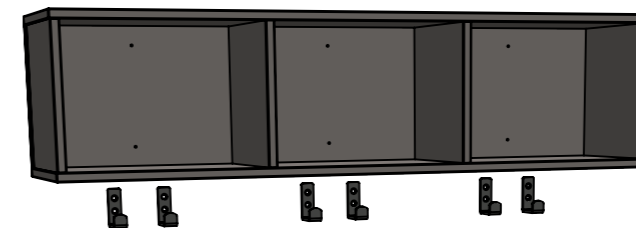

H

					Customer Mallitilat
			Description Seinänaulakko lokerikolla 120 cm		
Designed By			Date		Document Number
Approved By			Date		SL1
Mass			Dimensions (mm)		Color
Dimensions (mm)			Scale 1:15		Sheet 1 / 1
					Size A3
					Rev

Revision	Description	Designer	Date

This document must not be copied without our written permission, and the contents thereof must not be imparted to a third party nor be used for any unauthorized purpose. Contravention will be prosecuted.