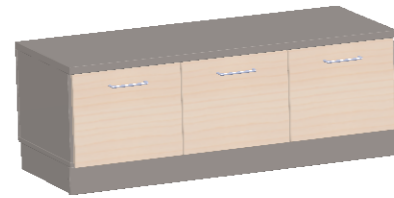

LOKERIKKO- JA SÄILYTYSKALUSTEET

SL1

SL2

SL4

SL5

NP9

NP10

General Tolerance

Customer
Mallilat
Description
Lokerikko- ja säilytyskalustemoduulit
Description 2

Designed By		Date	10.5.2023	Material		Document Number	104570	Size	A3
Approved By		Date	15.5.2023	Mass	0.00 kg	Color		Rev	
				Dimensions (mm)		Scale 1:100		Sheet 6 / 6	

Revision	Description	Designer	Date

This document must not be copied without our written permission, and the contents thereof must not be imparted to a third party nor be used for any unauthorized purpose. Contravention will be prosecuted.