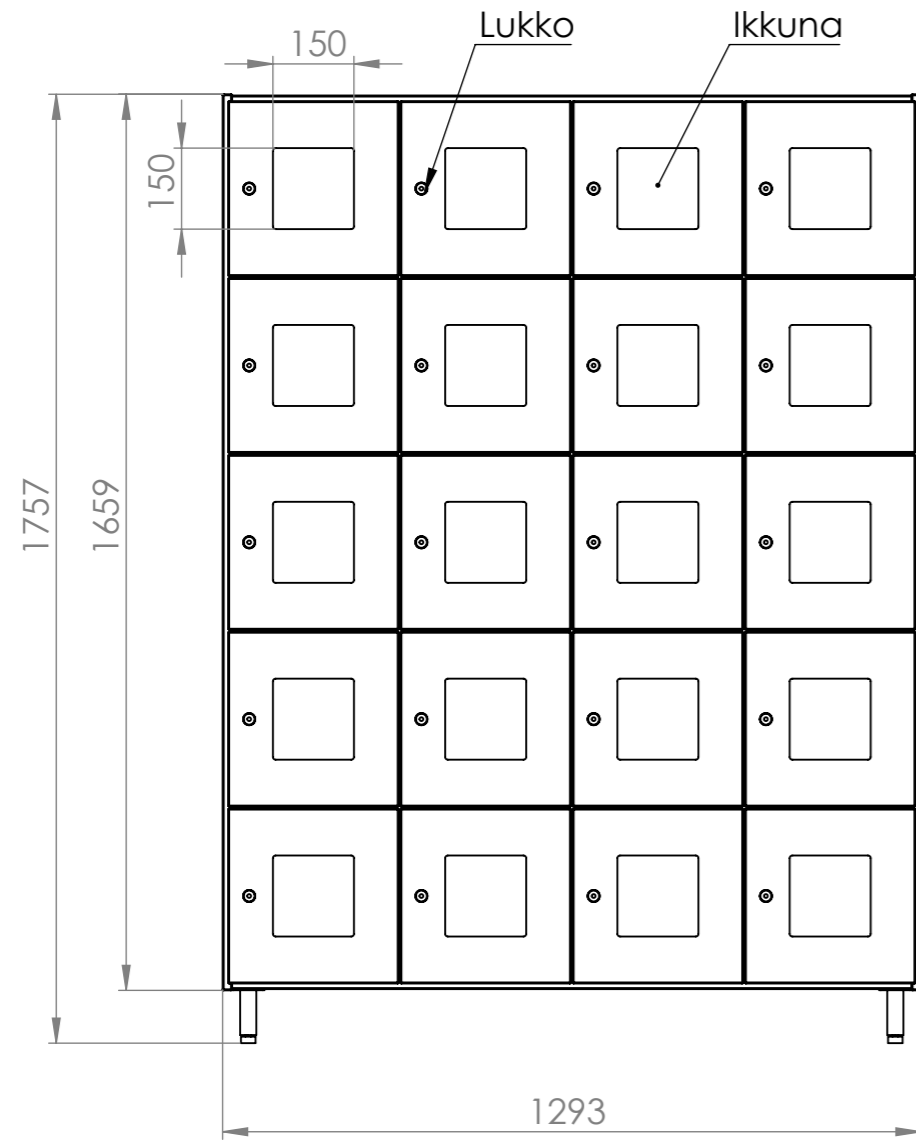

Lokerikko kiinnitettävä tukevasti seinään!

					Customer Mallitilat
			Description Lokerikko 4x5 130x47x176 neliöikkunoilla		
Designed By			Date 4.4.2023		Description 2 (104401)
Approved By			Material		
Revision			Mass 155.97 kg		Document Number NP7
Description			Dimensions (mm)		Color
Designer			Date		Scale 1:14
Date			Sheet 1 / 1		Size A3
Date			Sheet 1 / 1		Rev