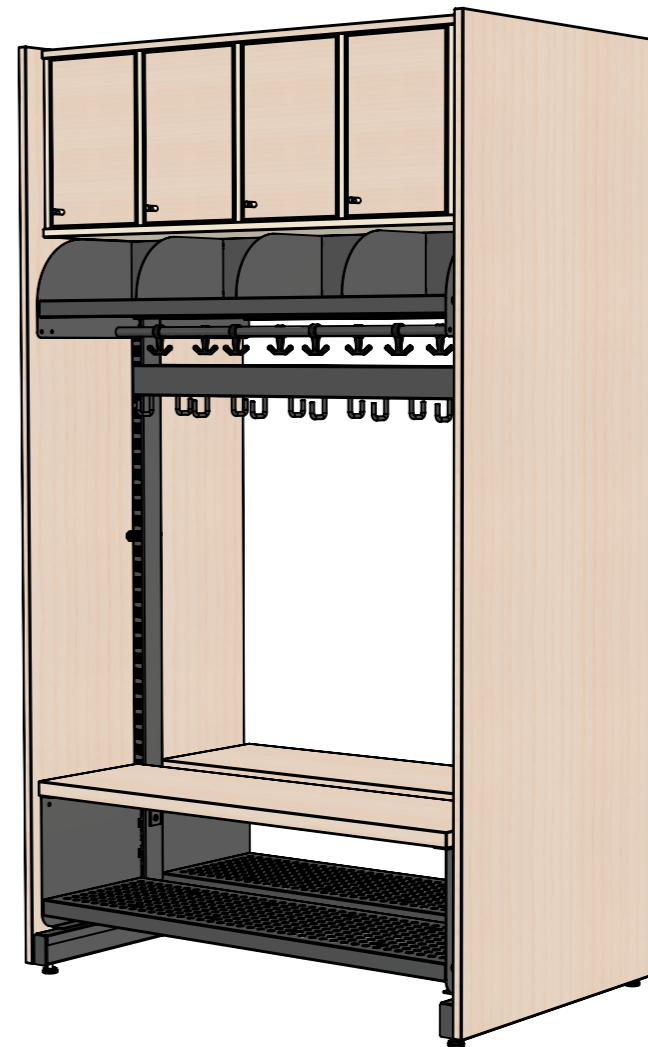

Customer Mallilat
			Description Otto KLT L100, H185 lokeroakaapilla		
Designed By			Date		Document Number
Approved By			Date		SL3
Mass			Dimensions (mm)		Color
Dimensions (mm)			Scale 1:15		Sheet 1 / 1
					Size A3
					Rev

Revision	Description	Designer	Date