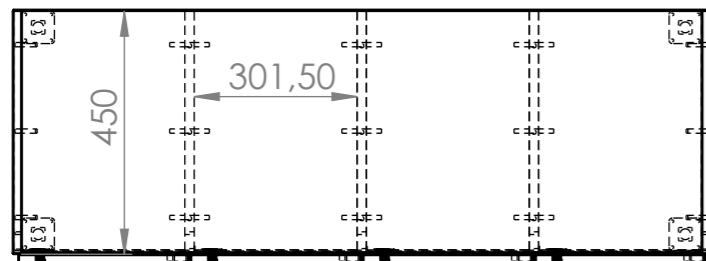

Lokerikko kiinnitettävä tukevasti seinään!

					Customer Mallilat
			Description Lokerikko 4x5 130x47x176		
Designed By Approved By			Date 10.5.2023 10.5.2023		Description 2 (104402)
Mass 162.12 kg Dimensions (mm)			Document Number NP9		Size A3
Scale 1:14			Sheet 1 / 1		

Revision	Description	Designer	Date

This document must not be copied without our written permission, and the contents thereof must not be imparted to a third party nor be used for any unauthorized purpose. Contravention will be prosecuted.