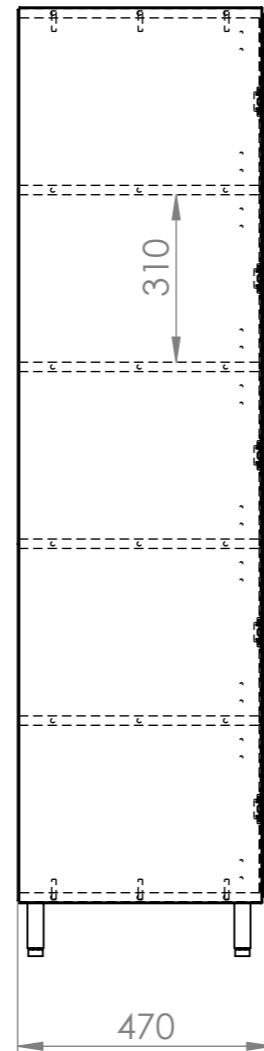

Lokerikko kiinnitettävä tukevasti seinään!

			Customer Mallitilat		Description Lokerikko 4x5 130x47x176 pyöreillä ikkunoilla
			Description 2 (104398)		
General Tolerance			Document Number NP8		Size A3
Designed By	Name	Date 10.5.2023	Material	Color	Rev
Approved By	Name	Date 10.5.2023	Mass 157.30 kg	Scale 1:14	Sheet 1 / 1
			Dimensions (mm)		

Revision	Description	Designer	Date

This document must not be copied without our written permission, and the contents thereof must not be imparted to a third party nor be used for any unauthorized purpose. Contravention will be prosecuted.