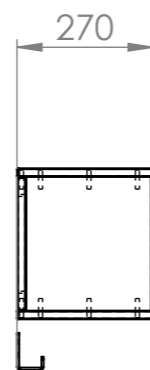

NP9

NP10

General Tolerance

Customer
Mallilat
Description
Lokerikko- ja säilytyskalustemoduulit
Description 2

Designed By		Date	10.5.2023	Material		Document Number	104570	Size	A3
Approved By		Date	15.5.2023	Mass	0.00 kg	Color		Rev	
				Dimensions (mm)		Scale 1:100		Sheet 6 / 6	

H

					Customer Mallitilat
			Description Seinänaulakko lokerikolla 120 cm		
Designed By			Date		Document Number
Approved By			Date		SL1
Mass			Dimensions (mm)		Color
Dimensions (mm)			Scale 1:15		Sheet 1 / 1
					Size A3
					Rev