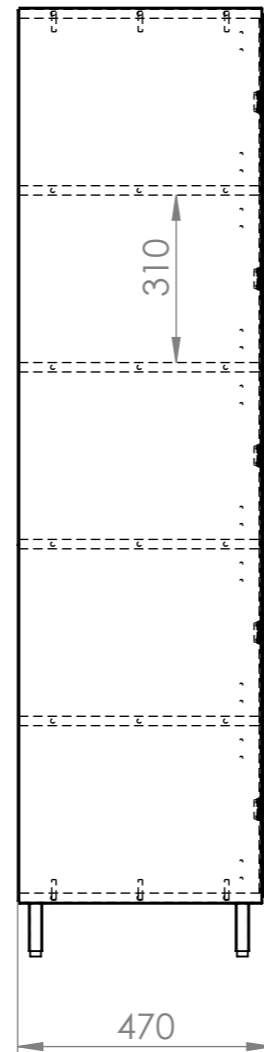

Lokerikko kiinnitettävä tukevasti seinään!

					Customer Mallilat
			Description Lokerikko 4x5 130x47x176		
Designed By Approved By			Date 10.5.2023 10.5.2023		Description 2 (104402)
Mass 162.12 kg Dimensions (mm)			Document Number NP9		Size A3
Scale 1:14			Sheet 1 / 1		

Revision	Description	Designer	Date

This document must not be copied without our written permission, and the contents thereof must not be imparted to a third party nor be used for any unauthorized purpose. Contravention will be prosecuted.