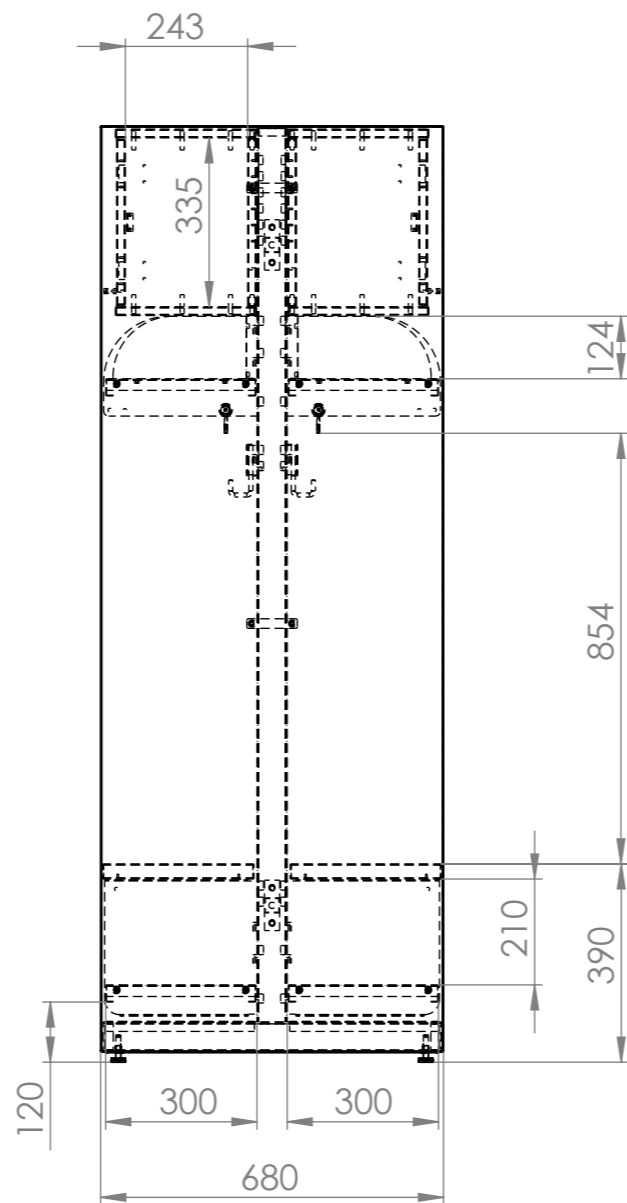

H

					Customer Mallitilat
			Description Seinänaulakko lokerikolla 120 cm		
Designed By			Date		Document Number
Approved By			Date		SL1
Mass			Dimensions (mm)		Color
Dimensions (mm)			Scale 1:15		Sheet 1 / 1
					Size A3
					Rev

TUKEVA KIINNITYS LATTIAAN!

					Customer Mallilat
			Description Massive naulakko 177x40x185		
Designed By Approved By			Description 2 (104500)		Document Number SL2
Date 10.5.2023 10.5.2023			Material Mass 157.81 kg		Color Scale 1:15
Dimensions (mm)			Sheet 1 / 1		Size A3 Rev

					Customer Mallilat
			Description Otto KLT L100, H185 lokeroakaapilla		
Designed By			Date		Document Number
Approved By			Date		SL3
Mass			Dimensions (mm)		Color
Dimensions (mm)			Scale 1:15		Sheet 1 / 1
					Size A3
					Rev

					Customer Mallilat
			Description Luistinlokerikko ovilla 120x40x165		
			Description 2 (104297)		Document Number SL5
Designed By	Name	Date	Material	Mass	Color
Approved By		10.5.2023		143.51 kg	
			Dimensions (mm)	Scale 1:12	Sheet 1 / 1
					Size A3
					Rev