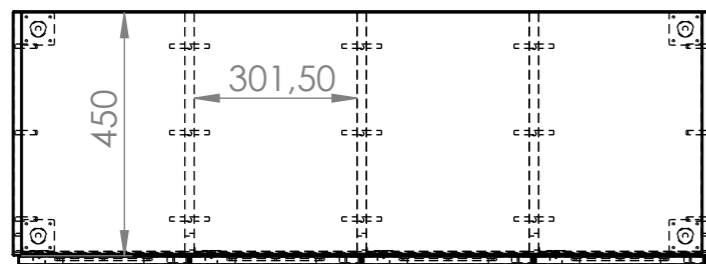

Lokerikko kiinnitettävä tukevasti seinään!

			Customer Mallitilat		Description Lokerikko 4x5 130x47x176 pyöreillä ikkunoilla
			Description 2 (104398)		
General Tolerance			Document Number NP8		Size A3
Designed By	Name	Date 10.5.2023	Material	Color	Rev
Approved By	Name	Date 10.5.2023	Mass 157.30 kg	Scale 1:14	Sheet 1 / 1
			Dimensions (mm)		

Revision	Description	Designer	Date

This document must not be copied without our written permission, and the contents thereof must not be imparted to a third party nor be used for any unauthorized purpose. Contravention will be prosecuted.