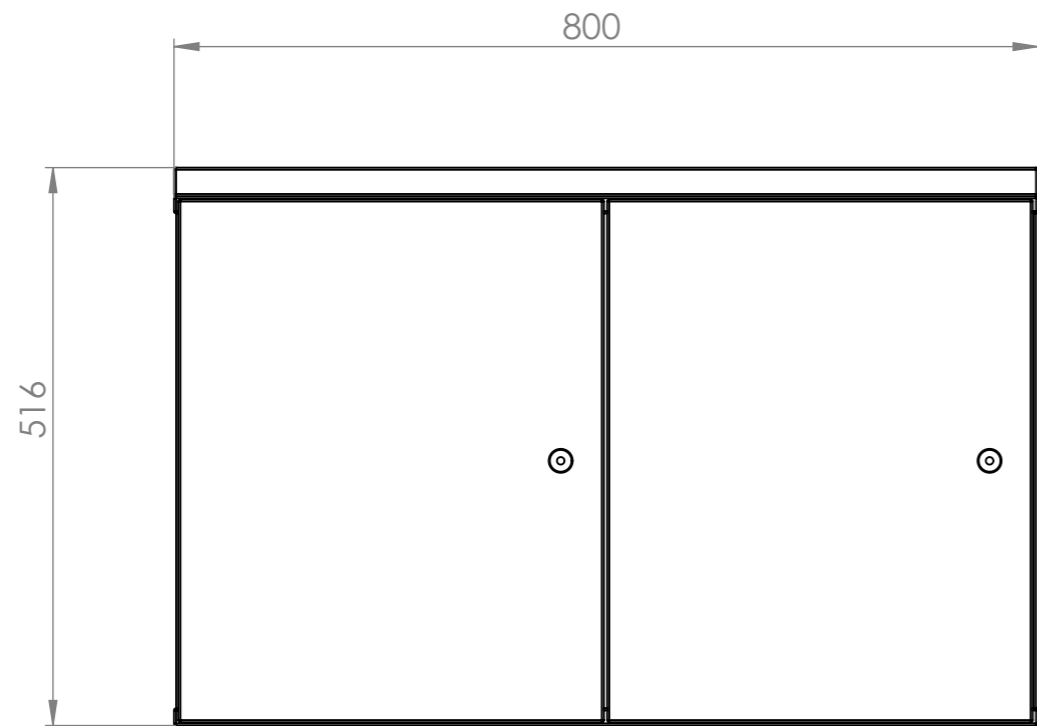

Customer Lokerikot kaapit	
				Description Säilytysmoduuli ovella ja istuinkannella 80x60x49	
		Description 2 (103961)		Document Number SL4	
	Name	Date	Material	Size A3	
Designed By		10.5.2023		Rev	
Approved By		10.5.2023	Mass 56.31 kg	Color	
Revision		Description		Designer	
		Date		Date	
		Dimensions (mm)		Scale 1:7	
				Sheet 1 / 1	

This document must not be copied without our written permission, and the contents thereof must not be imparted to a third party nor be used for any unauthorized purpose. Contravention will be prosecuted.