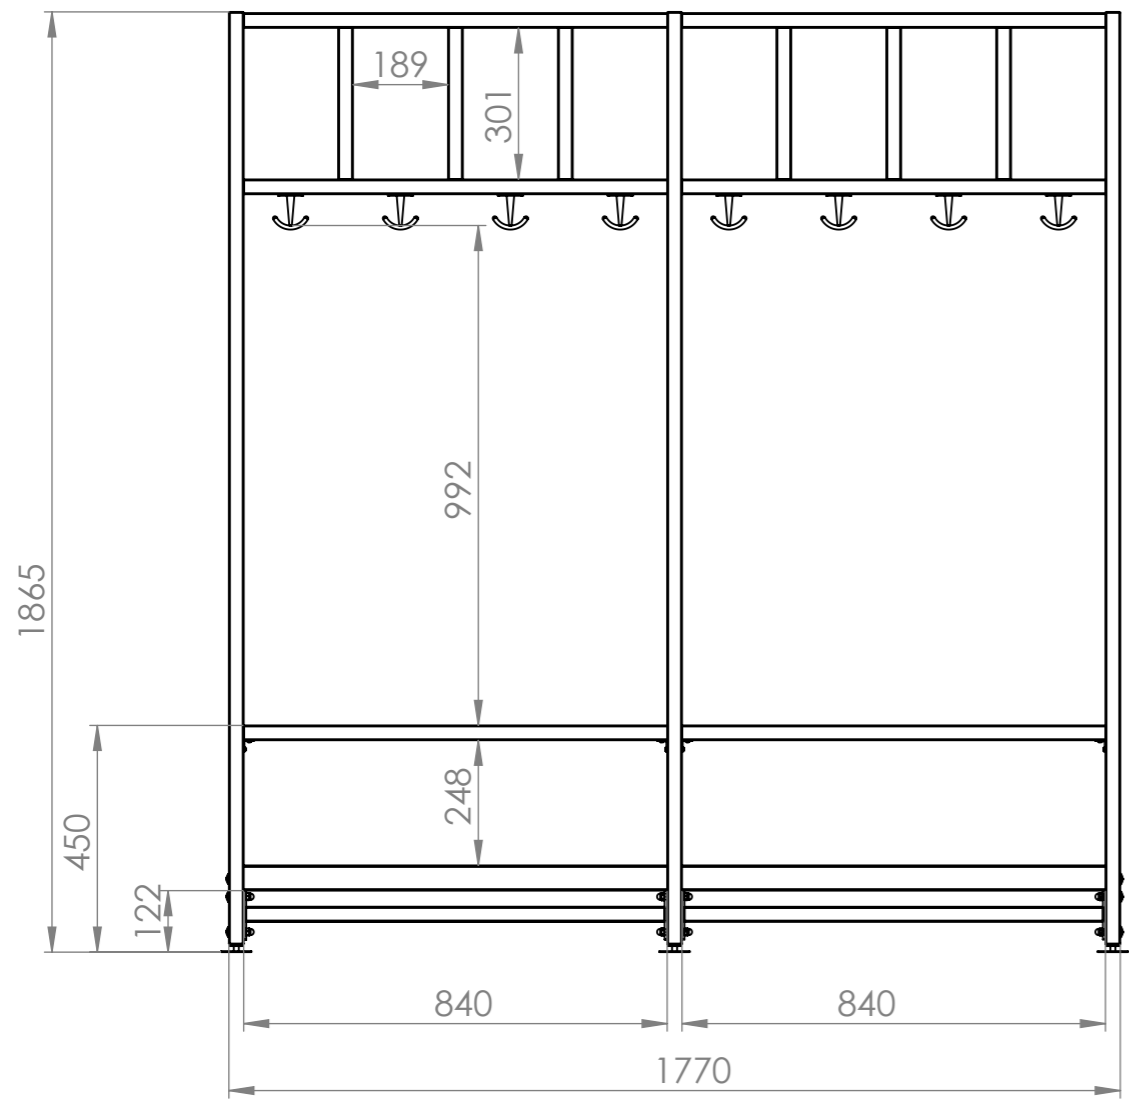

TUKEVA KIINNITYS LATTIAAN!