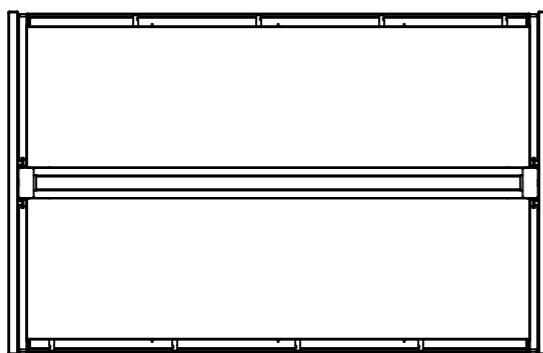

Customer Mallilat
			Description Otto KLT L100, H185 lokeroakaapilla		
Designed By			Date		Document Number
Approved By			Date		SL3
Mass			Dimensions (mm)		Color
Dimensions (mm)			Scale 1:15		Sheet 1 / 1
					Size A3
					Rev

Revision	Description	Designer	Date