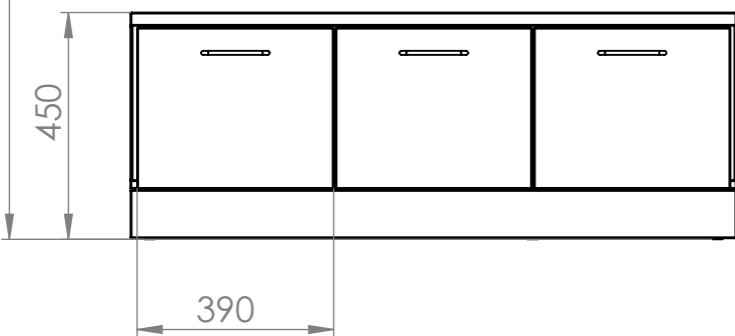

NP9

NP10

General Tolerance

Customer
Mallilat
Description
Lokerikko- ja säilytyskalustemoduulit
Description 2

Designed By		Date	10.5.2023	Material		Document Number	104570	Size	A3
Approved By		Date	15.5.2023	Mass	0.00 kg	Color		Rev	
				Dimensions (mm)		Scale 1:100		Sheet 6 / 6	

H

					Customer Mallitilat
			Description Seinänaulakko lokerikolla 120 cm		
Designed By			Date		Document Number
Approved By			Date		SL1
Mass			Dimensions (mm)		Color
Dimensions (mm)			Scale 1:15		Sheet 1 / 1
					Size A3
					Rev