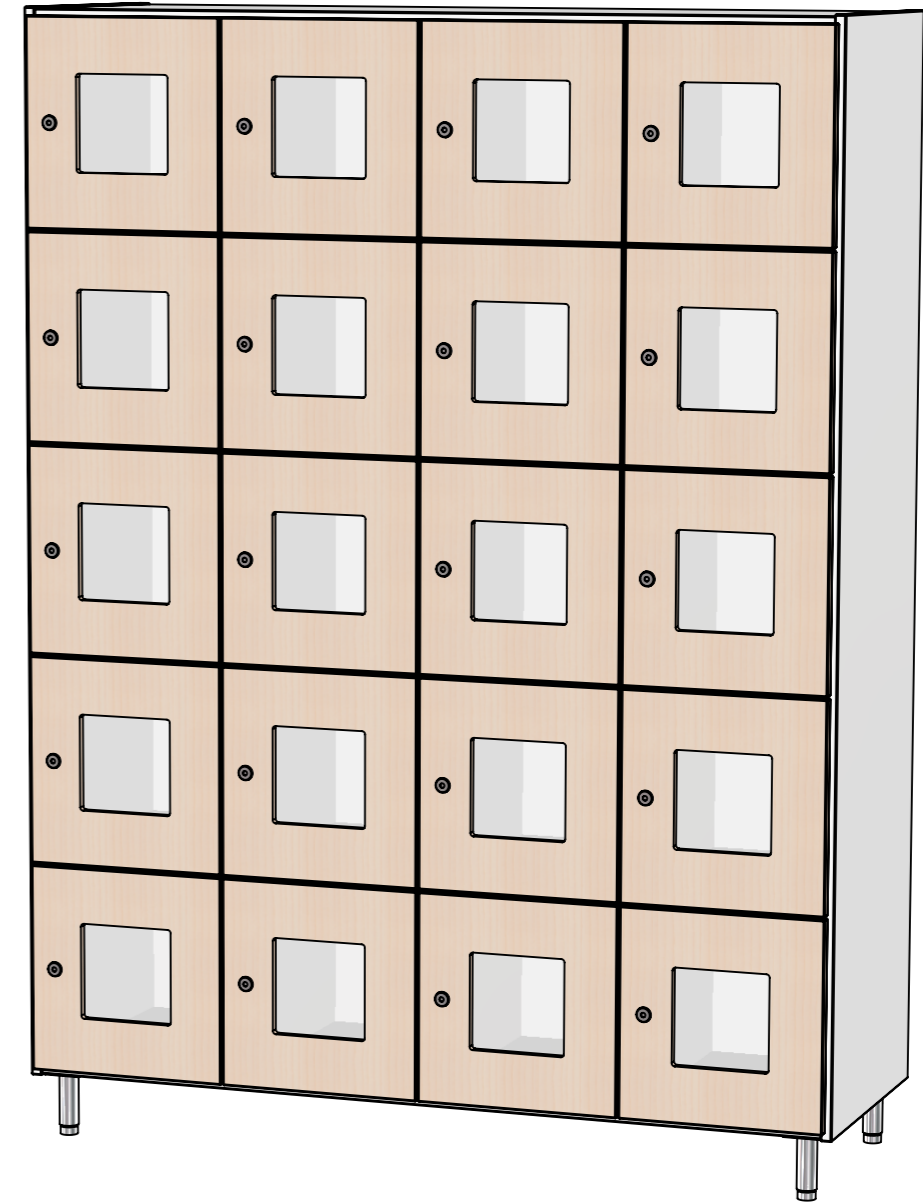

Lokerikko kiinnitettävä tukevasti seinään!

					Customer Mallitilat
			Description Lokerikko 4x5 130x47x176 neliöikkunoilla		
Designed By			Date 4.4.2023		Description 2 (104401)
Approved By			Material		
Revision			Mass 155.97 kg		Document Number NP7
Description			Dimensions (mm)		Color
Designer			Date		Scale 1:14
Date			Sheet 1 / 1		Size A3
Date			Sheet 1 / 1		Rev