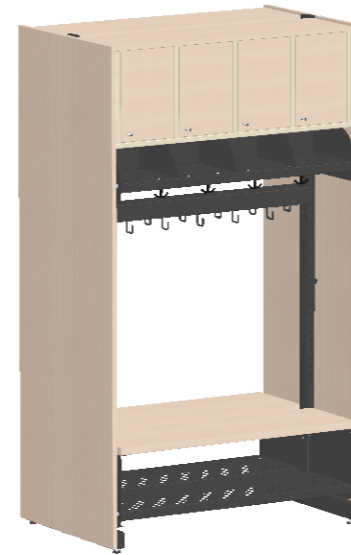

LOKERIKKO- JA SÄILYTYSKALUSTEET

SL1

SL2

SL3

SL4

SL5

NP9

NP10

General Tolerance

Customer
Mallilat
Description
Lokerikko- ja säilytyskalustemoduulit
Description 2

Designed By		Date	10.5.2023	Material		Document Number	104570	Size	A3
Approved By		Date	15.5.2023	Mass	0.00 kg	Color		Rev	
				Dimensions (mm)		Scale 1:100		Sheet 6 / 6	

Revision	Description	Designer	Date

This document must not be copied without our written permission, and the contents thereof must not be imparted to a third party nor be used for any unauthorized purpose. Contravention will be prosecuted.