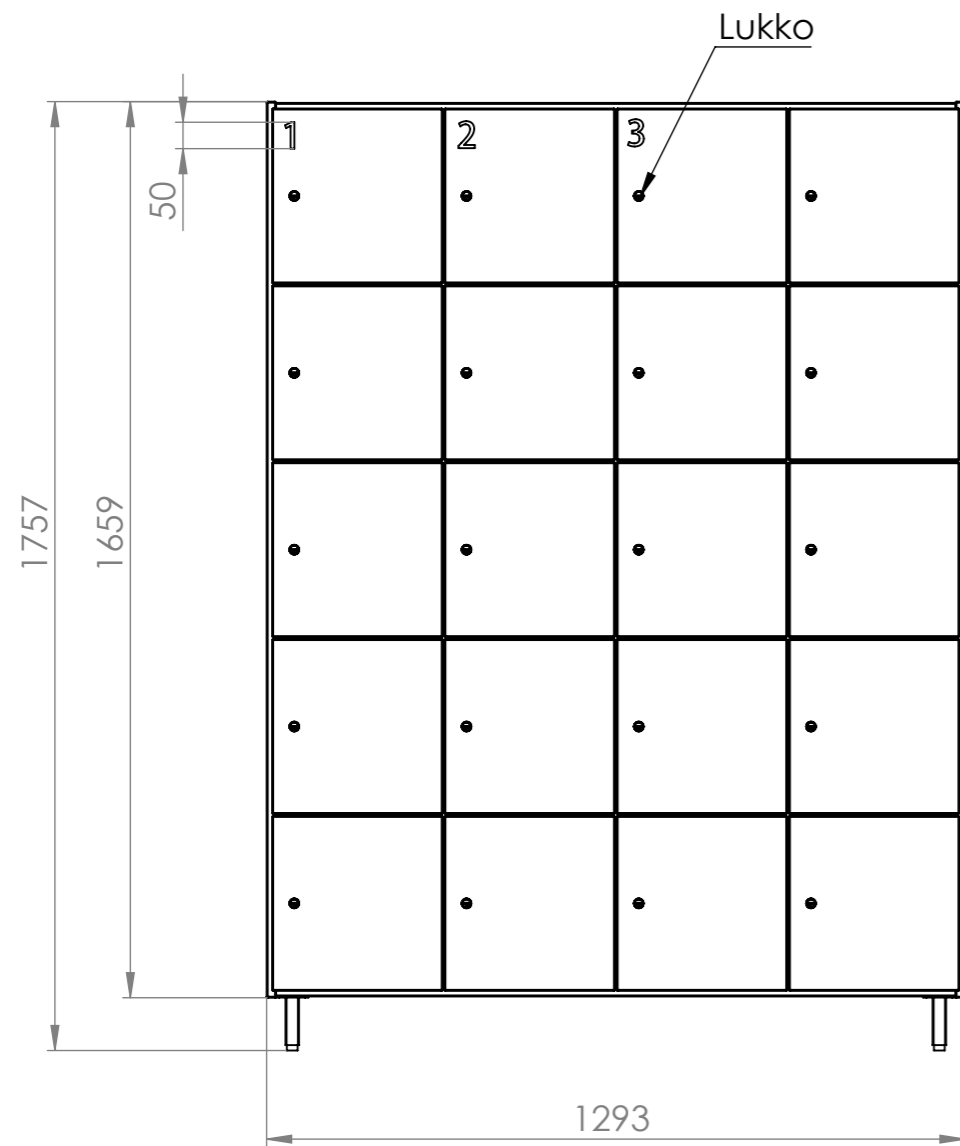

Lokerikko kiinnitettävä tukevasti seinään!

					Customer Mallilat
			Description Lokerikko 4x5 130x47x176		
Designed By Approved By			Date 10.5.2023 10.5.2023		Description 2 (104402)
Mass 162.12 kg Dimensions (mm)			Document Number NP9		Size A3
Scale 1:14			Sheet 1 / 1		

Revision	Description	Designer	Date

This document must not be copied without our written permission, and the contents thereof must not be imparted to a third party nor be used for any unauthorized purpose. Contravention will be prosecuted.