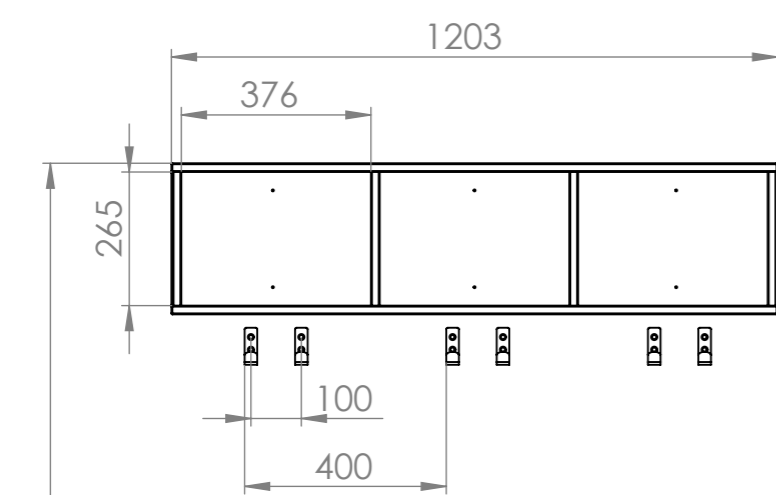

NP9

NP10

General Tolerance

Customer
Mallilat
Description
Lokerikko- ja säilytyskalustemoduulit
Description 2

Designed By		Date	10.5.2023	Material		Document Number	104570	Size	A3
Approved By		Date	15.5.2023	Mass	0.00 kg	Color		Rev	
				Dimensions (mm)		Scale 1:100		Sheet 6 / 6	

H

					Customer Mallitilat
			Description Seinänaulakko lokerikolla 120 cm		
Designed By			Date		Document Number
Approved By			Date		SL1
Mass			Dimensions (mm)		Color
Dimensions (mm)			Scale 1:15		Sheet 1 / 1
					Size A3
					Rev

Revision	Description	Designer	Date
----------	-------------	----------	------

				Customer Lokerikot kaapit	
				Description Säilytysmoduuli ovella ja istuinkannella 80x60x49	
		Description 2 (103961)		Document Number SL4	
	Name	Date	Material	Size A3	
Designed By		10.5.2023		Rev	
Approved By		10.5.2023	Mass 56.31 kg	Color	
Revision		Description		Designer	
		Date		Date	
		Dimensions (mm)		Scale 1:7	
				Sheet 1 / 1	

					Customer Mallilat
			Description Luistinlokerikko ovilla 120x40x165		
			Description 2 (104297)		Document Number SL5
Designed By	Name	Date	Material	Mass	Color
Approved By		10.5.2023		143.51 kg	
			Dimensions (mm)	Scale 1:12	Sheet 1 / 1
					Size A3
					Rev