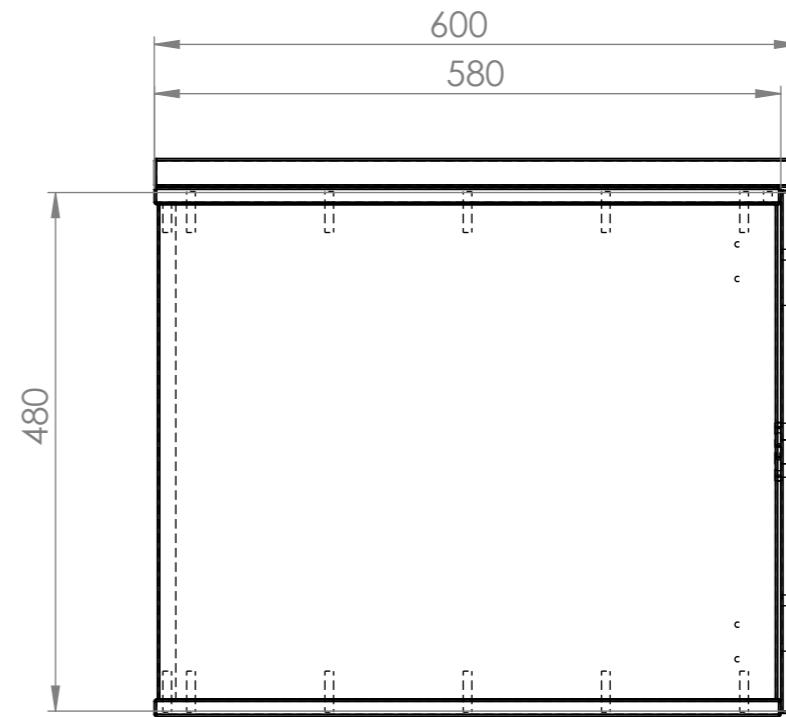

Customer Lokerikot kaapit	
				Description Säilytysmoduuli ovella ja istuinkannella 80x60x49	
		Description 2 (103961)		Document Number SL4	
	Name	Date	Material	Size A3	
Designed By		10.5.2023		Rev	
Approved By		10.5.2023	Mass 56.31 kg	Color	
Revision		Description		Designer	
		Date		Date	
		Dimensions (mm)		Scale 1:7	
				Sheet 1 / 1	

This document must not be copied without our written permission, and the contents thereof must not be imparted to a third party nor be used for any unauthorized purpose. Contravention will be prosecuted.