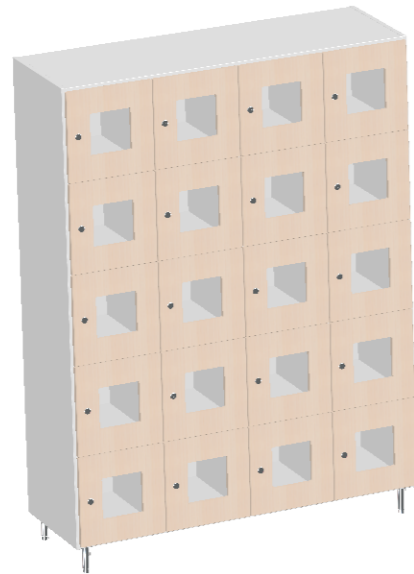

LOKERIKKO- JA SÄILYTYSKALUSTEET

SL1

SL2

SL4

SL5

NP7

NP9

NP10

General Tolerance

Customer
Mallilat
Description
Lokerikko- ja säilytyskalustemoduulit
Description 2

Designed By		Date	10.5.2023	Material		Document Number	104570	Size	A3
Approved By		Date	15.5.2023	Mass	0.00 kg	Color		Rev	
				Dimensions (mm)		Scale 1:100		Sheet 6 / 6	

Revision	Description	Designer	Date

This document must not be copied without our written permission, and the contents thereof must not be imparted to a third party nor be used for any unauthorized purpose. Contravention will be prosecuted.